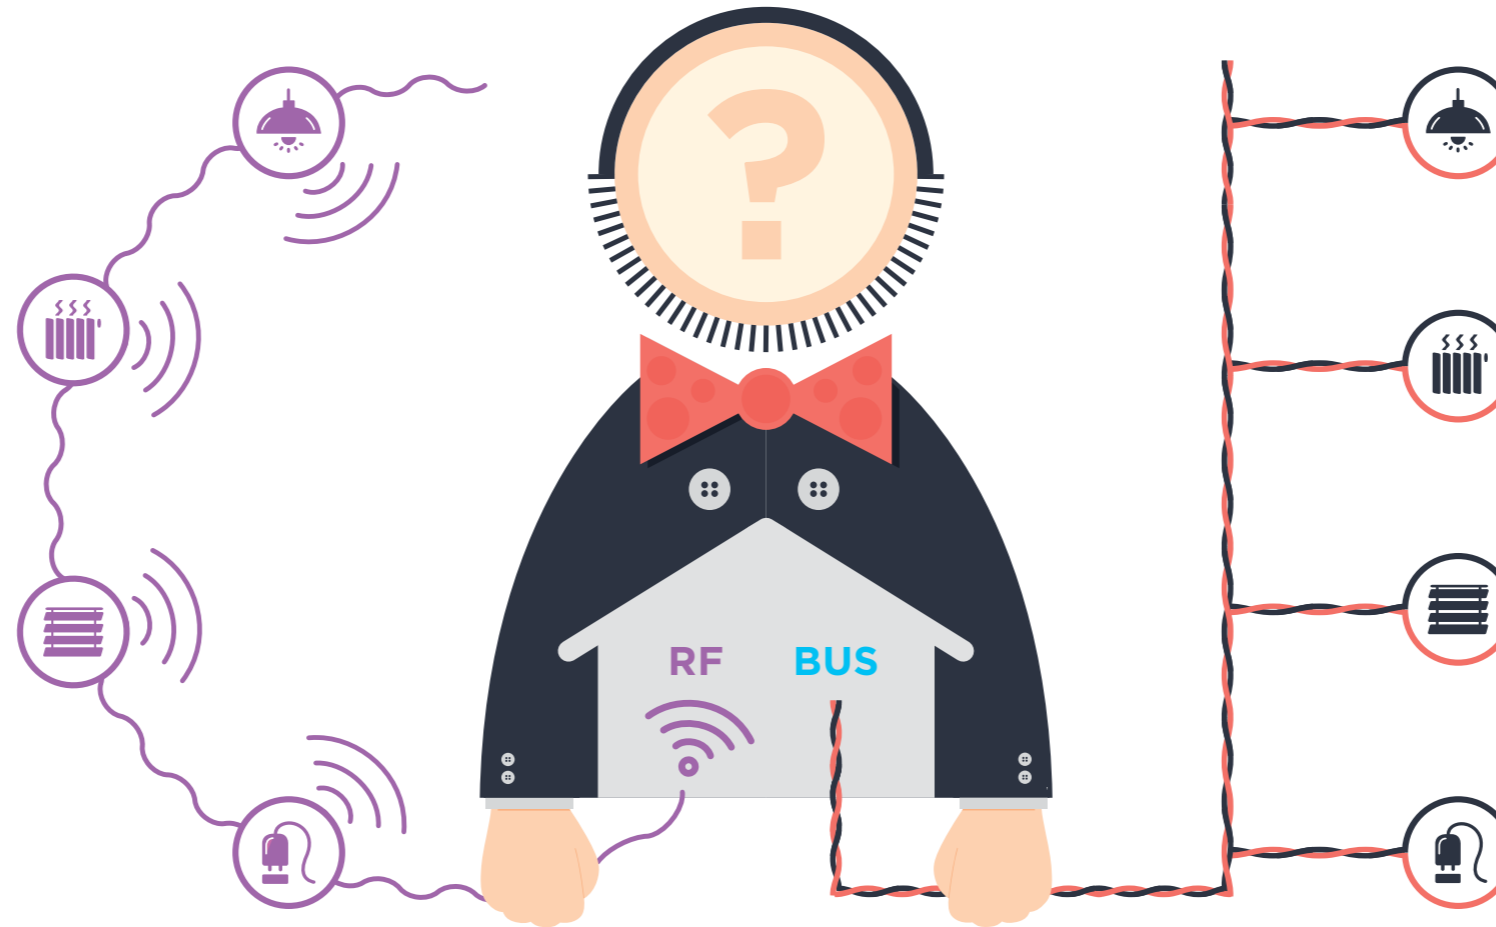

# Internet of things

This term includes devices such as computers and other home equipment that have their own IP address and are connected to the Internet. They can communicate with each other logically. They can also be controlled and monitored by smart phone or computer.

# Future of the Smart Home

In the spirit of robust development, the ever greater need arises for interconnectivity and the integration of technologies in the home, to enable them to understand and communicate with each other. Today, the smart home is far from being just about controlling lights and heating through your telephone. It is about the connection of all sources so that they ultimately provide the user with the desired comfort and economical return from one's investment.

# Evolution of the switching

The switch - as we know it - has not seen many changes since its invention at the end of the 19th century. We still use it in its many forms today. Its size has remained practically the same, but in the Smart Home, power contacts have been replaced with buttons with low upstroke and safe voltage. Contacts and pressing have been replaced by a capacitive pad or touch display.

## Wireless solutions

The wireless electrical installation iNELS RF is mainly appropriate for existing apartments and houses. The switching and dimming elements are placed directly into the socket, lamp or into the appliance. For controlling, you can select from a wide assortment of controllers, from pocket key alarms, to button switches in modern designs. All the way to control from a smart phone application for comfortable control - whether you are at home or away. The wireless iNELS includes functions for controlling appliances, dimming lights, timing for shutters and blinds and heat regulation.