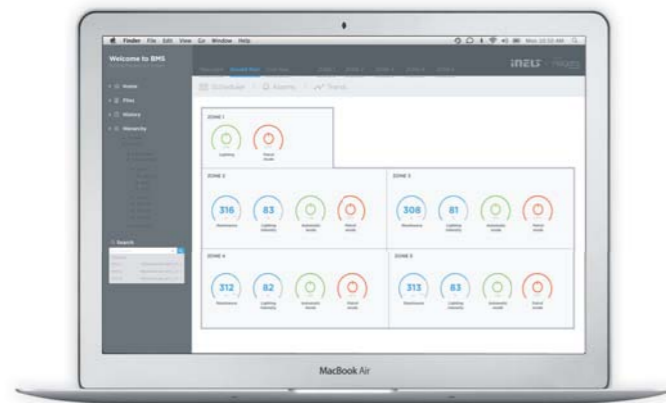

COMMERCIAL

Efficient use of technologies and energy

iNELS finds more and more applications in the wide sphere of commercial buildings – stores, offices, restaurants, hospitals and also in historical buildings or manufacturing halls.

Though it is most frequently used to control lighting and HVAC (Heating-Ventilation-Air-Conditioning), in references you will find iNELS projects using an access system, shading control, a video camera security system or distribution of audio/video.

Building management system