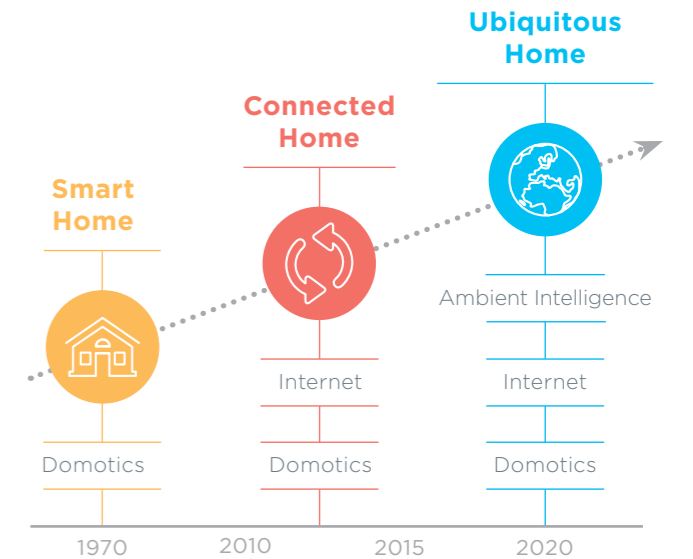

# Introducing iNELS

**Guide to the world of electrical installations. Become inspired and learn what it is really all about.**

Electrical installations are everywhere. They are a part of every building, and every home has at least some modern technology. Anybody can turn the lights on or off or adjust the blinds.

But we wanted to go a step farther. We wanted to create a truly intelligent system. A system that would think for you and save you time, energy and money.

We developed the iNELS - an intelligent wiring and wireless system that can control the whole home, e.g. regulating heat, air-conditioning and recuperation, adjusting roll blinds and shutters, controlling appliances and even the home security system.

# Why Smart Home?

Today, without even realizing it, we are surrounded by an entire series of smart gadgets. From touch phones that we use every day to automobiles, up to home appliances or a modern electrical installation. The smart home therefore does not just function fully automatically, but also economizes, it provides comfort and security and the main thing - it thinks for you!

# Internet of things

This term includes devices such as computers and other home equipment that have their own IP address and are connected to the Internet. They can communicate with each other logically. They can also be controlled and monitored by smart phone or computer.