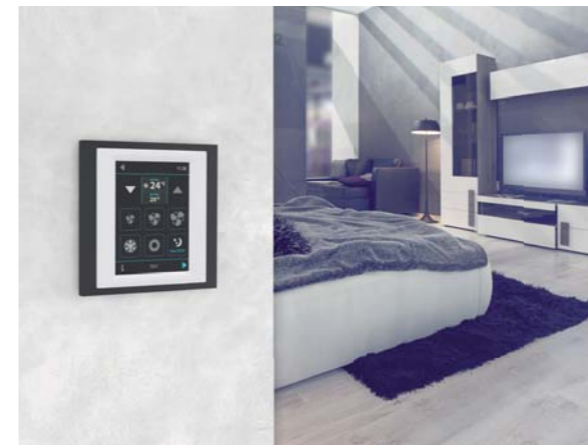

Multifunctional touch panel

Enables control of lights, HVAC, blinds, Master Off and multimedia within the framework of the system iNELS Multimedia. It comes equipped with a 3.5" TFT display.