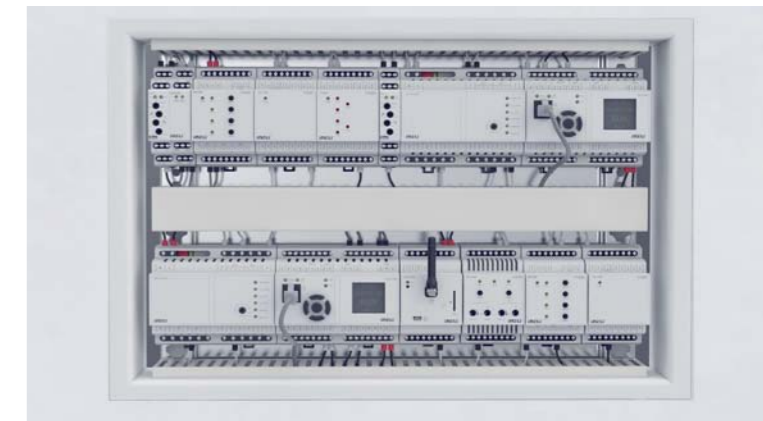

Wireless solutions

The wireless electrical installation iNELS RF is mainly appropriate for existing apartments and houses. The switching and dimming elements are placed directly into the socket, lamp or into the appliance. For controlling, you can select from a wide assortment of controllers, from pocket key alarms, to button switches in modern designs. All the way to control from a smart phone application for comfortable control - whether you are at home or away. The wireless iNELS includes functions for controlling appliances, dimming lights, timing for shutters and blinds and heat regulation.

BUS (wire) solutions

The iNELS BUS version on the contrary is designed for new constructions of larger homes and villas to large commercial centers. The basis of this smart electrical installation is the communications data cable, i.e. bus, connecting all sensors, controllers and performance units in the house, which is terminated in the central unit in the switchboard. The advantage of the BUS version is not only in the amount of functions that it brings, but also the option of integrating third-party devices: video cameras, kitchen appliances, solar systems, photo voltaic systems, energy management and much more.