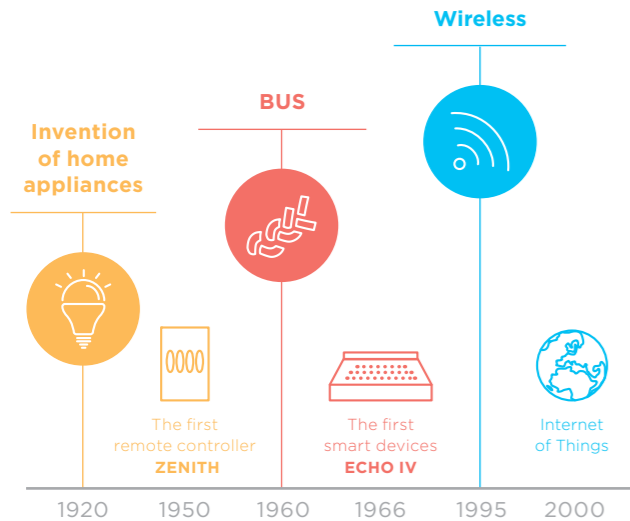

# Introducing iNELS

**Guide to the world of electrical installations. Become inspired and learn what it is really all about.**

Electrical installations are everywhere. They are a part of every building, and every home has at least some modern technology. Anybody can turn the lights on or off or adjust the blinds.

But we wanted to go a step farther. We wanted to create a truly intelligent system. A system that would think for you and save you time, energy and money.

We developed the iNELS - an intelligent wiring and wireless system that can control the whole home, e.g. regulating heat, air-conditioning and recuperation, adjusting roll blinds and shutters, controlling appliances and even the home security system.

# Internet of things

This term includes devices such as computers and other home equipment that have their own IP address and are connected to the Internet. They can communicate with each other logically. They can also be controlled and monitored by smart phone or computer.