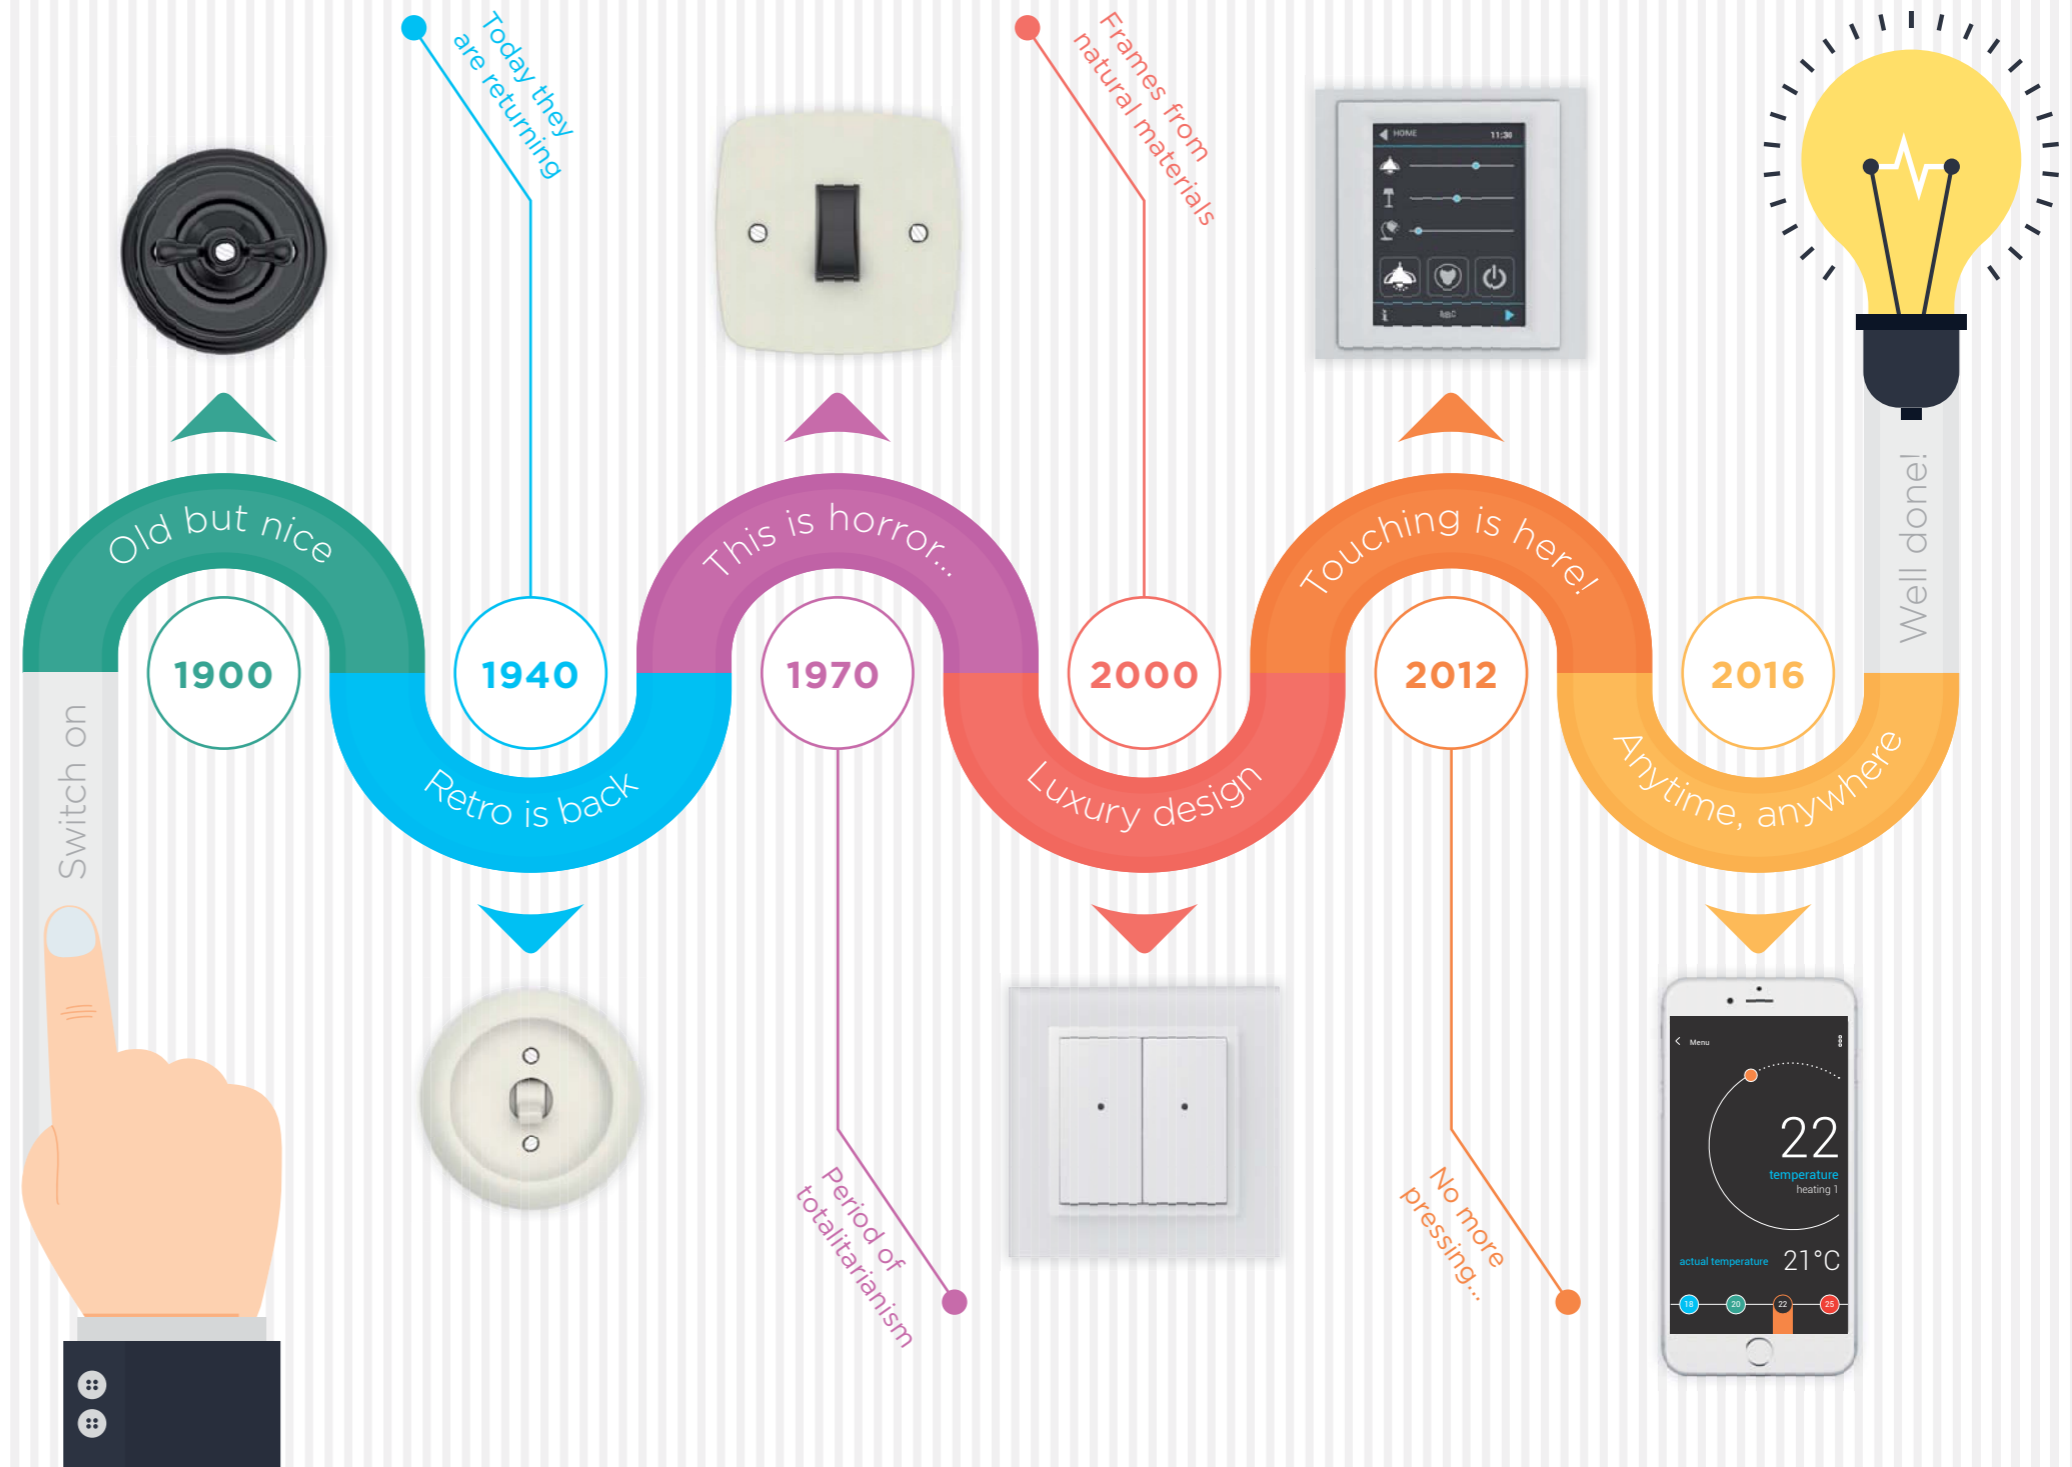

# Internet of things

This term includes devices such as computers and other home equipment that have their own IP address and are connected to the Internet. They can communicate with each other logically. They can also be controlled and monitored by smart phone or computer.

# Smart Home users

The Smart Home phenomenon has undergone unseen development just like automobiles, computers, telephones and electronics in general. This appears in materials and technologies that are used to build today's homes. This growth will be even more dynamic as we approach the year 2020.

# Future of the Smart Home

In the spirit of robust development, the ever greater need arises for interconnectivity and the integration of technologies in the home, to enable them to understand and communicate with each other. Today, the smart home is far from being just about controlling lights and heating through your telephone. It is about the connection of all sources so that they ultimately provide the user with the desired comfort and economical return from one's investment.

# Evolution of the switching

The switch - as we know it - has not seen many changes since its invention at the end of the 19th century. We still use it in its many forms today. Its size has remained practically the same, but in the Smart Home, power contacts have been replaced with buttons with low upstroke and safe voltage. Contacts and pressing have been replaced by a capacitive pad or touch display.