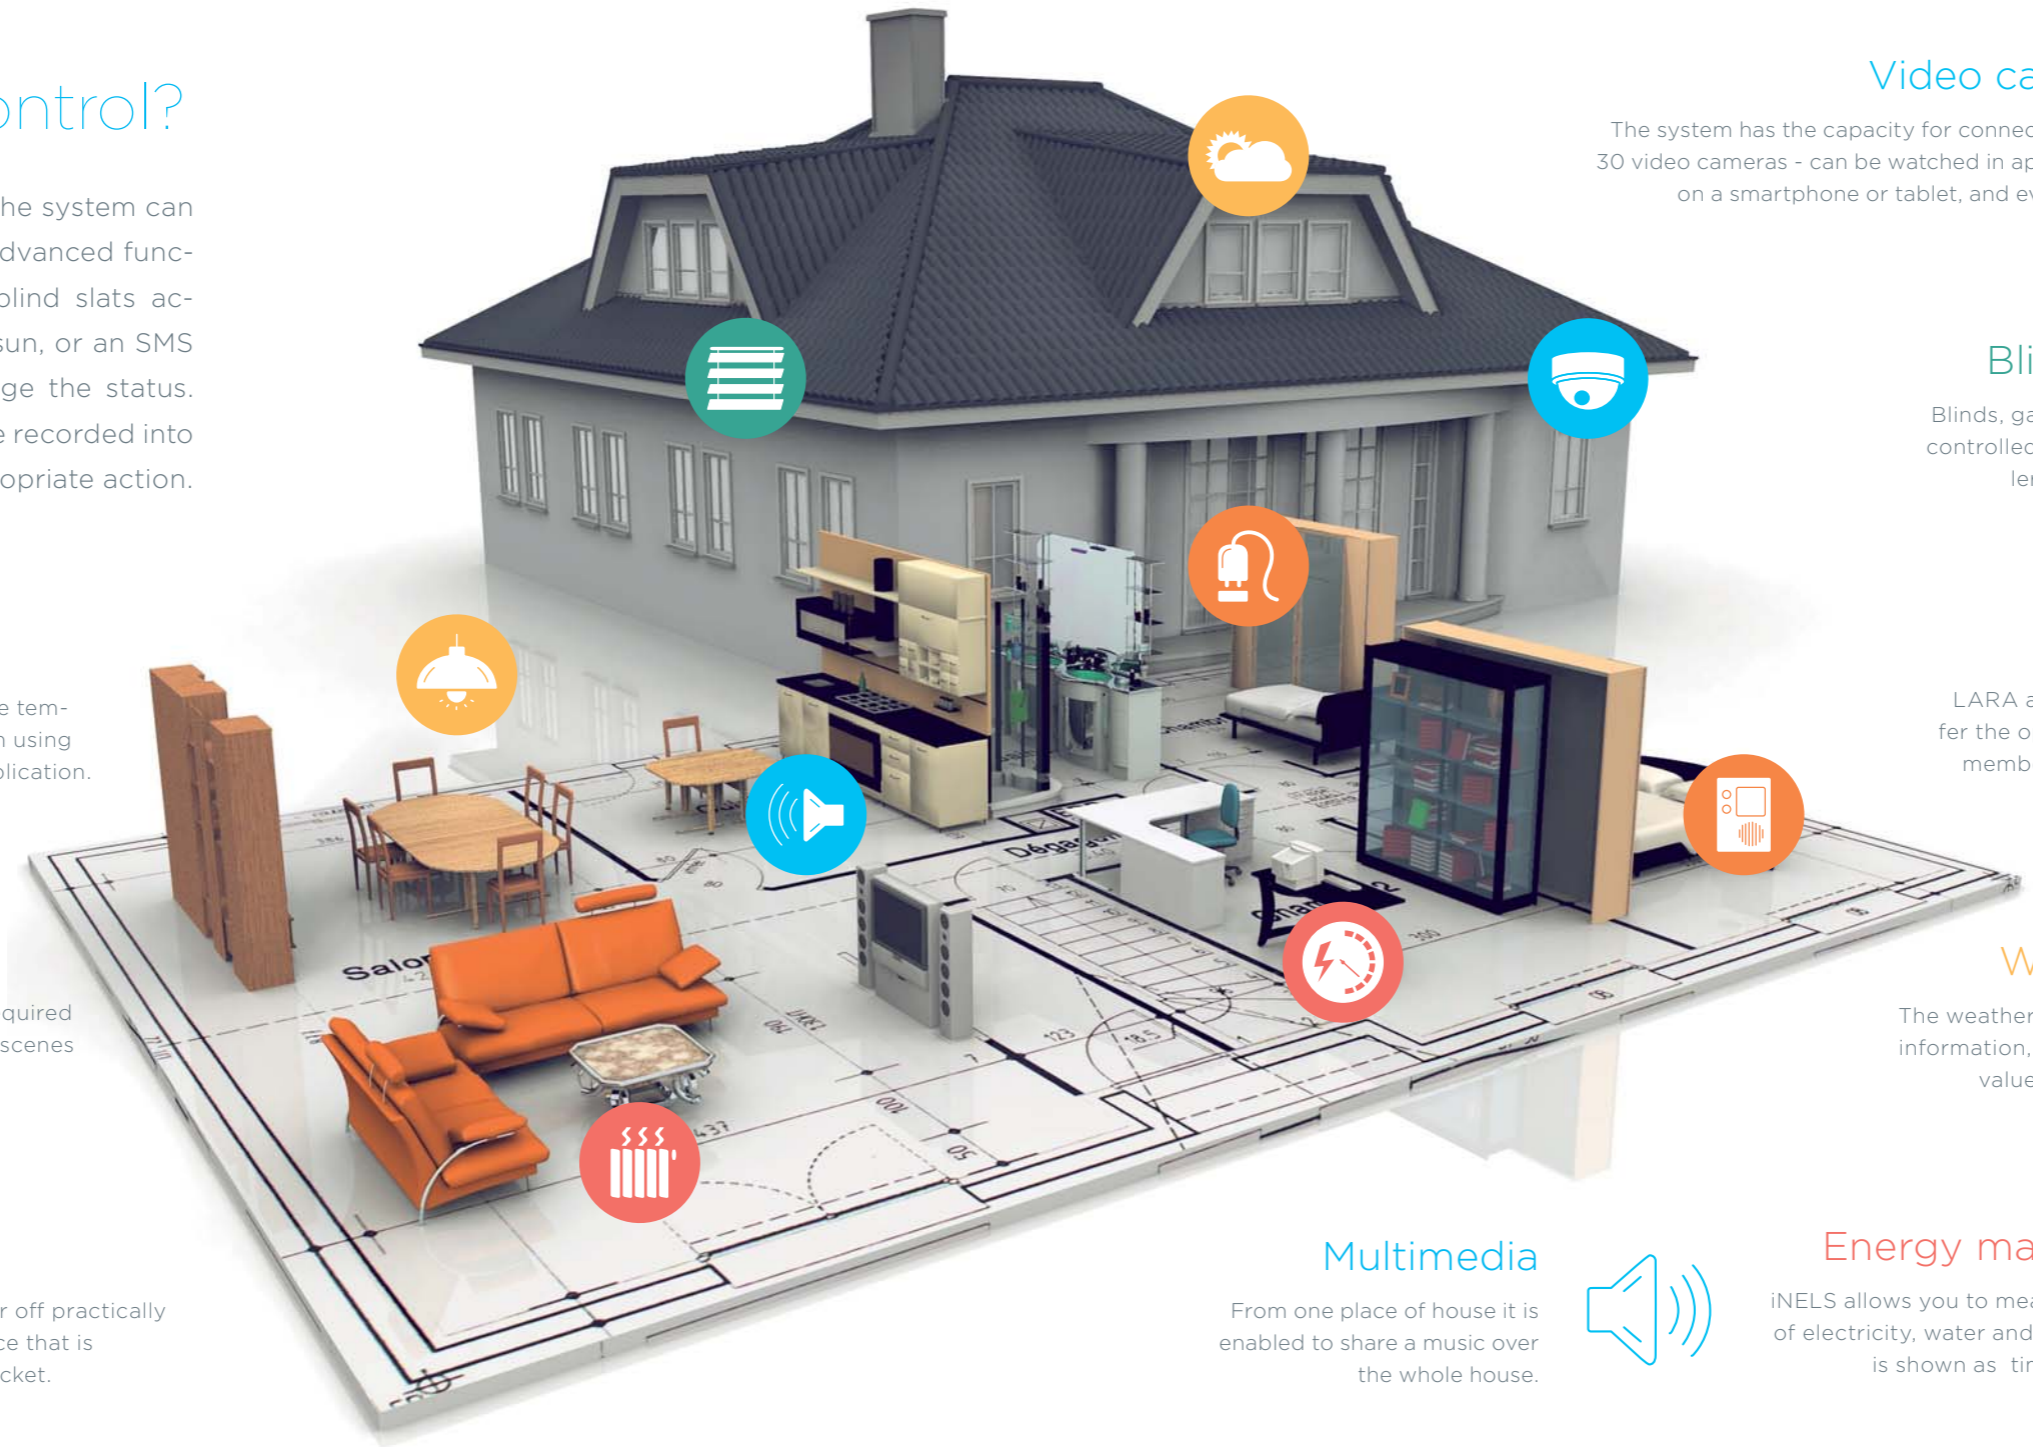

What can I control?

In addition to basic functions, the system can be set up with even the most advanced functions. iNELS can manoeuvre blind slats according to the position of the sun, or an SMS message can be sent to change the status. Each sensor and request can be recorded into the system along with the appropriate action.

Video camera

The system has the capacity for connecting up to 30 video cameras - can be watched in applications on a smartphone or tablet, and even on TV.

Blinds, Shutters

Blinds, gates and awnings can be controlled by any system controller, including applications.

Intercom

LARA and the iNELS application offer the option of communicating with members of the family in individual rooms of the home.

Weather station

The weather station not only provides information, but also allows measured values to be used for control of functions in the home.

Energy management

iNELS allows you to measure consumption of electricity, water and gas. Consumption is shown as time units or directly in terms of money.

Multimedia

From one place of house it is enabled to share a music over the whole house.

Heating

It is possible to set the temperature in each room using a single button or application.

Lighting

Not only dimming to the required level, but also setting light scenes for every occasion.

Switching

You can switch on or off practically any electric appliance that is connected to the socket.